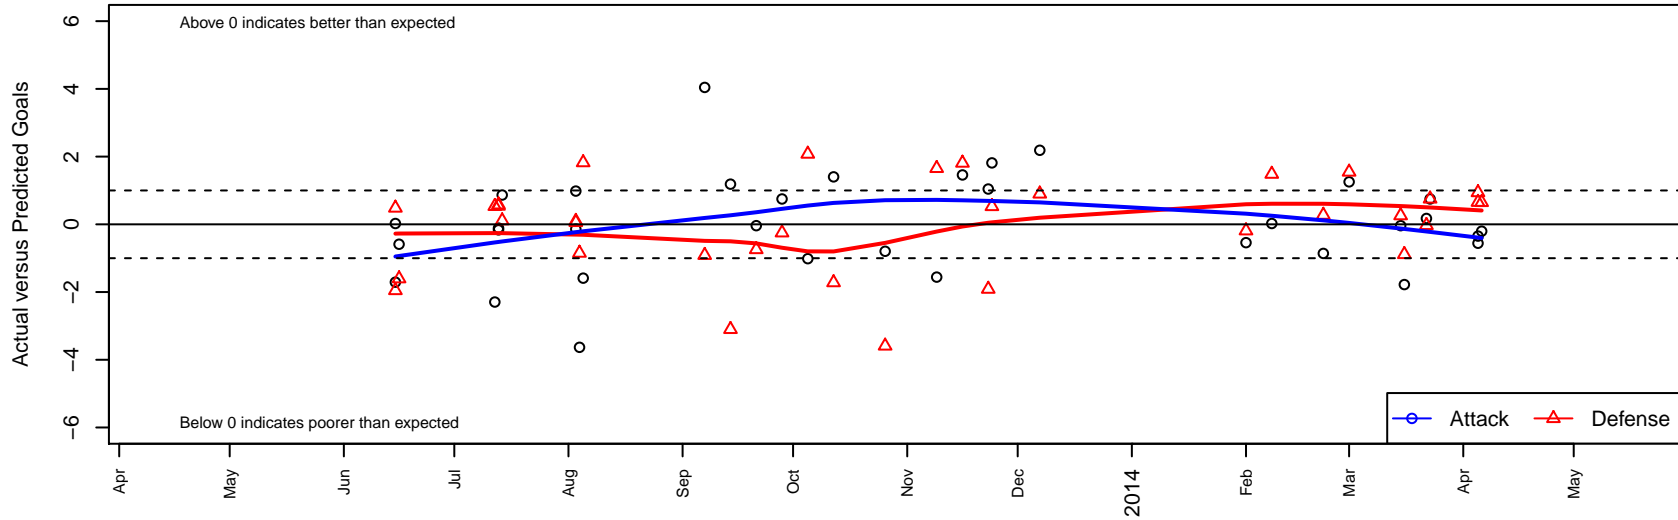

Tynecastle FC B00

Tynecastle FC
 Everett, WA
 B00 total strength=915
 attack=1.95 defense=1.14
 fall league = PSPL Classic 1 U13, Spr PSPL CI
 alt names used:
 Tynecastle FC
 Tynecastle FC B00
 TYNECASTLE FC B00 (WA)

Venues played:
 Skagit Firecracker Gold U13
 King of the Hill Cascade U13
 SeaTac Cup U13 U13
 PSPL Classic 1 U13
 Spr PSPL Classic 1 U13
 WA Cup BU13 Gold/Silver U13

Tynecastle FC B00
 Dots are actual minus expected GF (blue circles) and GA (red triangles).
 Blue line is smoothed change in attack strength. Red is smoothed change in defense strength.